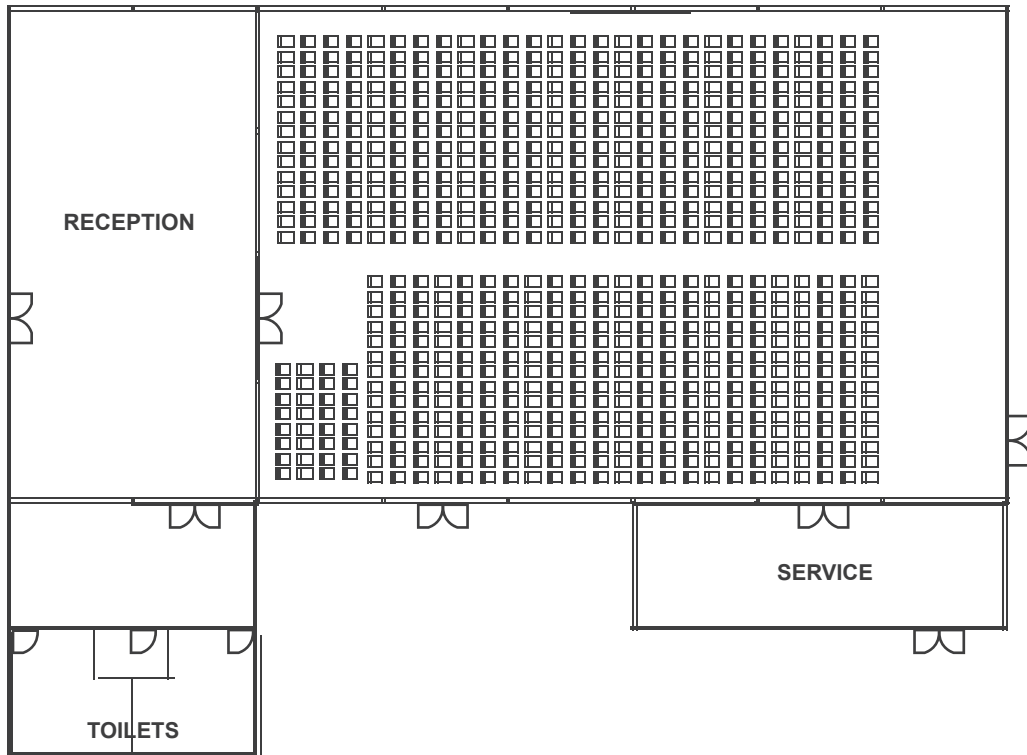

THEATRE STYLE SEATING IN THE GARDEN MARQUEE