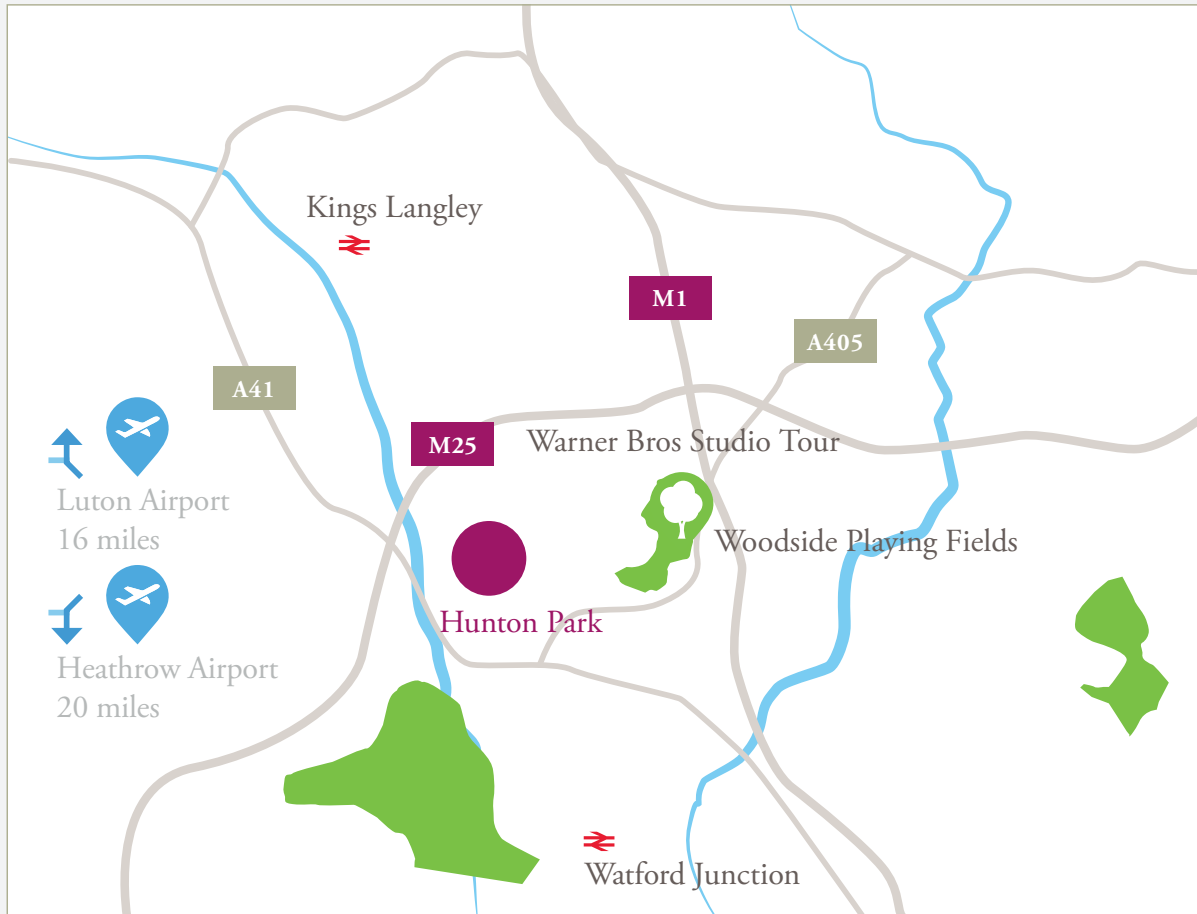

HUNTON PARK

HOTEL

**CONTACT US
TODAY**

☎ 01923 277 708

📍 Essex Lane, Watford WD4 8PN

✉ HB048-SB3@accor.com

🌐 www.huntonparkhotel.com