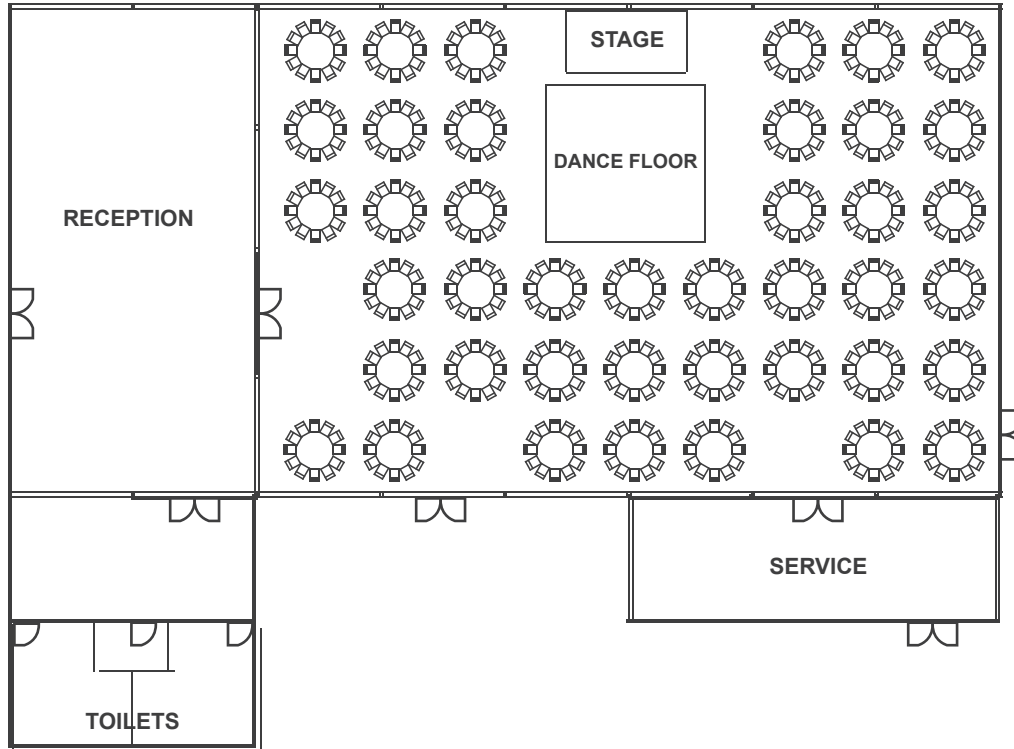

BANQUET STYLE SEATING IN THE GARDEN MARQUEE