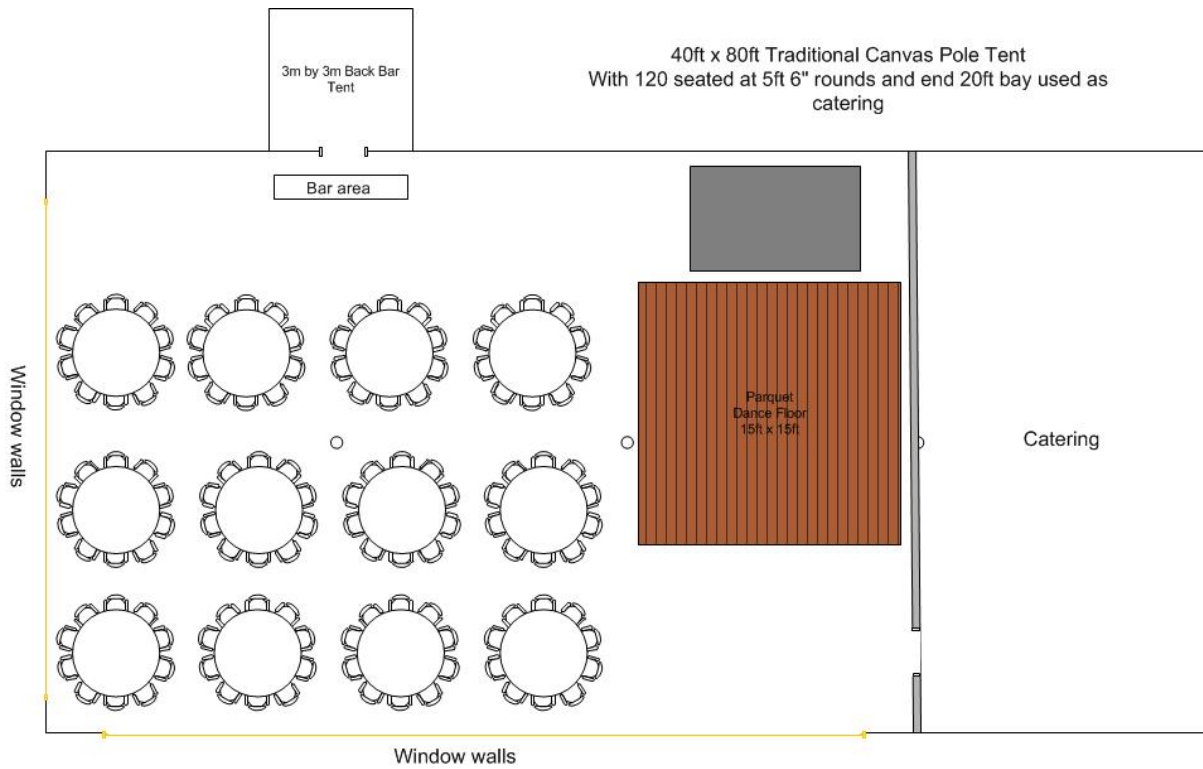

Example layouts .....