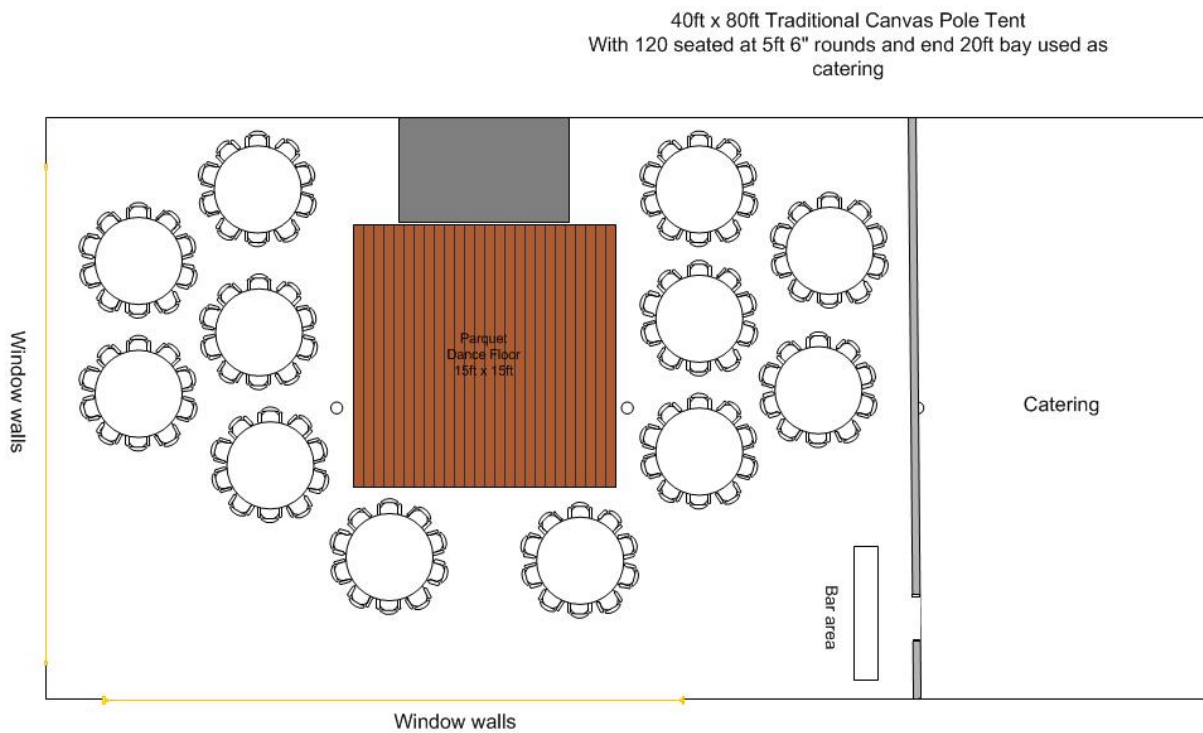

Example layouts .....