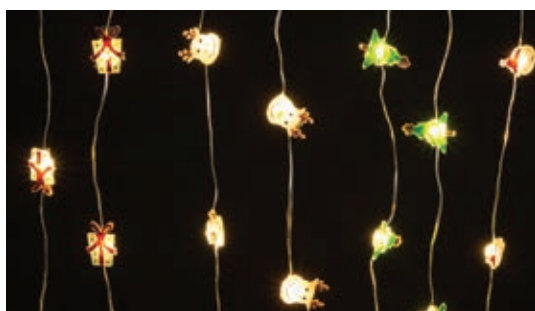

56820  
Soft Glow 3 LED Tealight Pack of 12

56825  
Firefly Light String Warm 20 Lights

56826  
Firefly Light String Bright 20 Lights

67230  
Firefly Christmas Snowman Lights

67231  
Firefly Christmas Lights